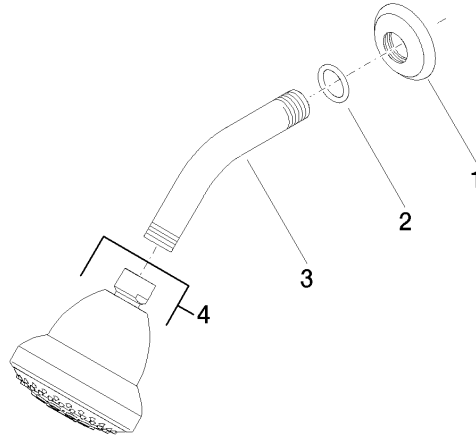

28 508 360

- 200mm projection
- ball-joint pivotable through 30°
- Three settings: PURIFY RAIN, COMPACT SOFT FLOW, COMPACT AQUAPRESSURE FLOW, max. flow rate 9 l/min (at 3 bar)
- Function from: 7 l/min
- with anti-scale system
- spray head Ø 94mm
- rosette Ø 55 mm
- 1/2" connection

Recommended miscellaneous

- Concealed wall elbow -** 35 085 970 90
- max. recess depth 163 mm
 - min. recess depth 90 mm

28 508 360

mm [inches]

Flow rate chart

28 508 360

Spare parts list

No.	Item Number	Name	Quantity used	Delivery time
1	09 27 35 003-00	rosette	1	10
2	90 14 10 026 00 90	seal	1	2
3	09 11 03 011-00	connection	1	10
4	04 12 11 120 00-00	shower	1	10