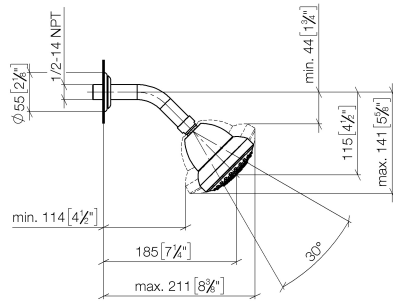

28 508 360

- 200mm projection
- ball-joint pivotable through 30°
- Three settings: PURIFY RAIN, COMPACT SOFT FLOW, COMPACT AQUAPRESSURE FLOW, max. flow rate 9 l/min (at 3 bar)
- Function from: 7 l/min
- with anti-scale system
- spray head Ø 94mm
- rosette Ø 55 mm
- 1/2" connection

	Chrome	28 508 360-00
	Chrome	28 508 360-00 0010
	Brushed Platinum	28 508 360-06 0010
	Brushed Platinum	28 508 360-06
	Platinum	28 508 360-08 0010
	Platinum	28 508 360-08
	Durabrand (23kt Gold)	28 508 360-09 0010
	Durabrand (23kt Gold)	28 508 360-09
	Brushed Durabrand (23kt Gold)	28 508 360-28 0010
	Brushed Durabrand (23kt Gold)	28 508 360-28
	Brushed Dark Platinum	28 508 360-99 0010
	Brushed Dark Platinum	28 508 360-99

Recommended miscellaneous

- Concealed wall elbow -** 35 085 970 90
- max. recess depth 163 mm
 - min. recess depth 90 mm

28 508 360

mm [inches]

Flow rate chart

28 508 360

Spare parts list

No.	Item Number	Name	Quantity used	Delivery time
1	09 27 35 003-00	rosette	1	10
2	90 14 10 026 00 90	seal	1	2
3	09 11 03 011-00	connection	1	10
4	04 12 11 120 00-00	shower	1	10